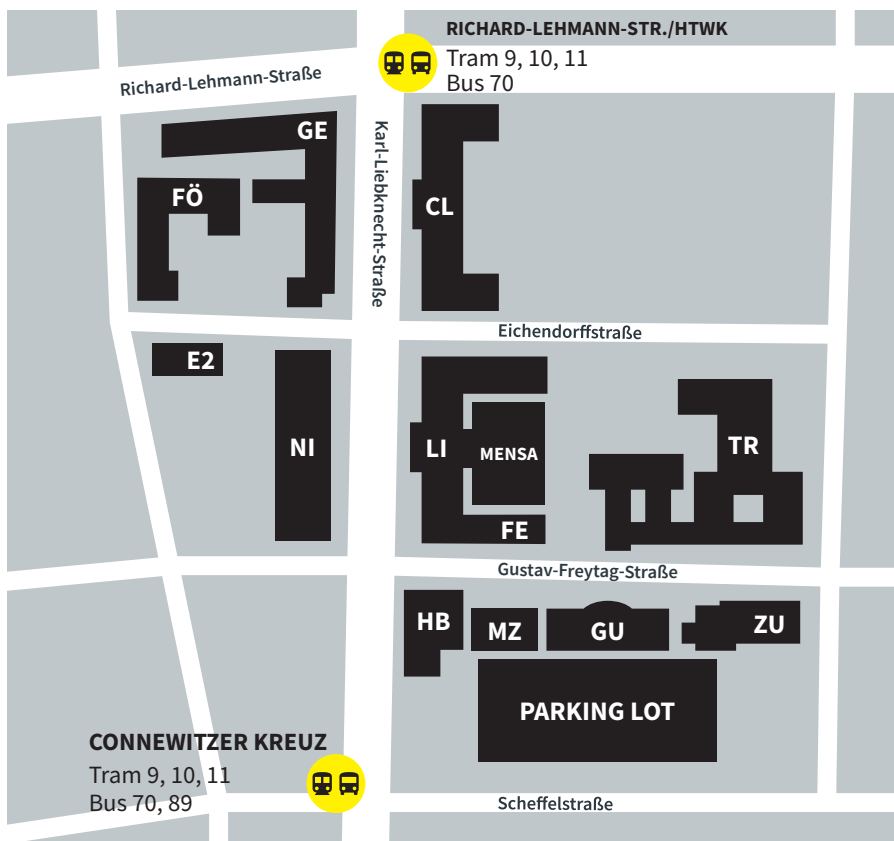

Campus overview