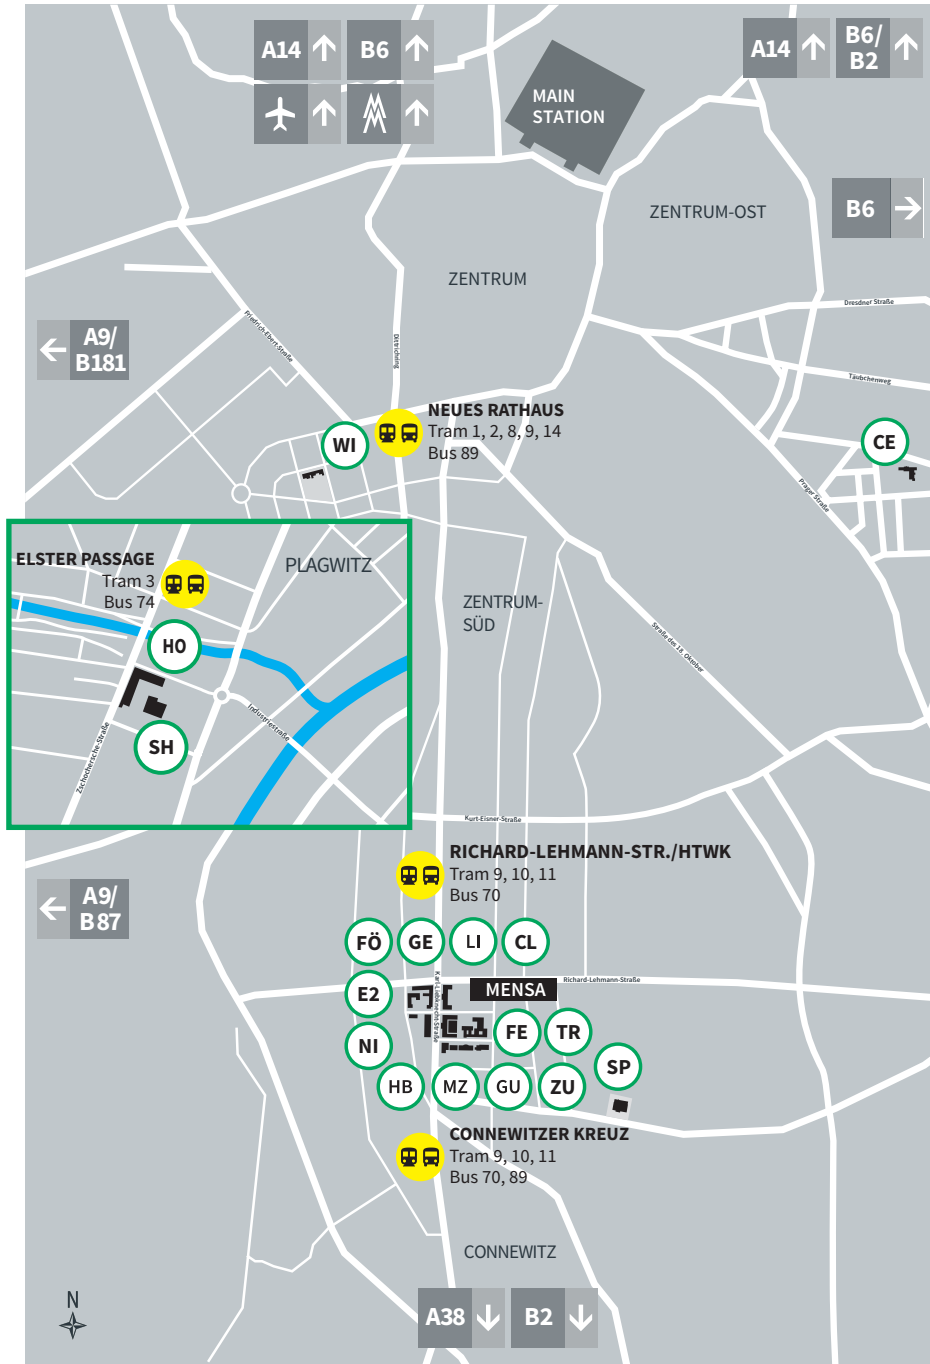

# Site map complete overview

## Addresses, traffic links from main station

- E2** **Eichendorffstraße**  
Eichendorffstraße 2, 04277 Leipzig  
Tram 9, 10, 11 HTWK
- CE** **Campus Eilenburger Straße**  
Eilenburger Strasse 13, 04317 Leipzig  
Tram 15 Ostplatz, Bus 60 Schulze-Boysen-Straße
- CL** **Campus Liebknechtstraße**  
Karl-Liebknecht-Strasse 143, 04277 Leipzig  
Tram 9, 10, 11 HTWK
- FE** **FECHNER-Building**  
Gustav-Freytag-Strasse 41 A, 04277 Leipzig  
Tram 9, 10, 11 Connewitzer Kreuz
- FÖ** **FÖPPL-Building**  
Kochstrasse 85, 04277 Leipzig  
Tram 9, 10, 11 HTWK
- GE** **GEUTEBRÜCK-Building**  
Karl-Liebknecht-Strasse 132, 04277 Leipzig  
Tram 9, 10, 11 HTWK
- GU** **GUTENBERG-Building**  
Gustav-Freytag-Strasse 42, 04277 Leipzig  
Tram 9, 10, 11 Connewitzer Kreuz
- HO** **HOPPER-Building**  
Zschochersche Strasse 69, 04229 Leipzig  
Tram 3, Bus 74 Elster Passage
- HB** **University Library**  
Gustav-Freytag-Strasse 40, 04277 Leipzig  
Tram 9, 10, 11 Connewitzer Kreuz
- SP** **Collegiate Sports Gym**  
Arno-Nitzsche-Strasse 29, 04277 Leipzig  
Tram 10 Meusdorfer Straße
- LI** **LIPSIUS-Building**  
Karl-Liebknecht-Strasse 145, 04277 Leipzig  
Tram 9, 10, 11 HTWK
- MZ** **Multi Media Center**  
Gustav-Freytag-Strasse 40, 04277 Leipzig  
Tram 9, 10, 11 Connewitzer Kreuz
- NI** **NIEPER-Building**  
Karl-Liebknecht-Strasse 134, 04277 Leipzig  
Tram 9, 10, 11 Connewitzer Kreuz
- SH** **SHANNON-Building**  
Zschochersche Strasse 69, Innenhof, 04229 Leipzig  
Tram 3, Bus 74 Elster Passage
- TR** **TREFFTZ-Building**  
Gustav-Freytag-Strasse 43, 04277 Leipzig  
Tram 9, 10, 11 Connewitzer Kreuz
- WI** **WIENER-Building**  
Wächterstrasse 13, 04107 Leipzig  
Bus 89 Wächterstraße,  
Tram 1, 2, 8, 9, 14 Neues Rathaus
- ZU** **ZUSE-Building**  
Gustav-Freytag-Strasse 42 A, 04277 Leipzig  
Tram 9, 10, 11 Connewitzer Kreuz